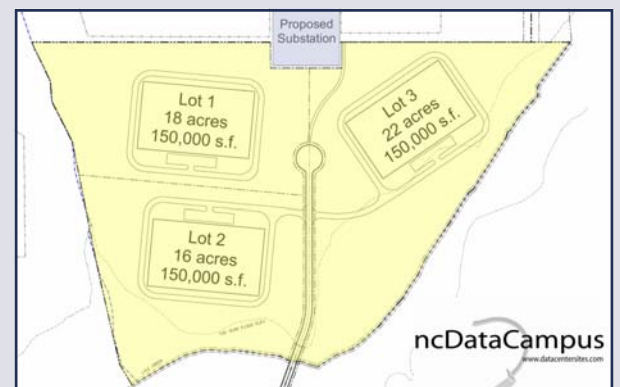

- ✓ Duke Energy 100kV dual circuit and 44 kV single circuit lines adjacent to site
- ✓ Substation on-site; additional 100 / 12.5 kV Substation within 1.5 miles
- ✓ Dual Service Fiber Optics available at the site by multiple providers (AT&T/Charter/Broadplex)
- ✓ Designated as an AT&T Fiber Ready site
- ✓ 12" looped water line adjacent to site with average flow of 1000 gpm
- ✓ Municipal water system with 3.0 mgd capacity; excess capacity of 1.3 mgd
- ✓ 0.75 miles to I-40; 22 miles to I-77; 34 miles to I-85
- ✓ 45 minutes to the Charlotte Douglas International Airport
- ✓ All due diligence completed; Competitively priced
- ✓ Fast Track Permitting available; zoned for Data Center use
- ✓ Scenic Property ideal for Corporate Campus or Single-Site
- ✓ Located outside of any flight paths; Over 2 miles from nearest rail line
- ✓ Controlled construction and permanent employee access with emergency egress