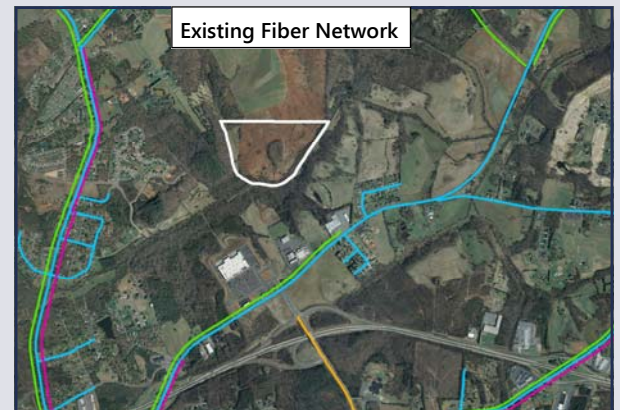

- ✓ Duke Energy 100kV dual circuit and 44 kV single circuit lines adjacent to site
- ✓ Substation on-site; additional 100 / 12.5 kV Substation within 1.5 miles
- ✓ Dual Service Fiber Optics available at the site by multiple providers (AT&T/Charter/Broadplex)
- ✓ Designated as an AT&T Fiber Ready site
- ✓ 12" looped water line adjacent to site with average flow of 1000 gpm
- ✓ Municipal water system with 3.0 mgd capacity; excess capacity of 1.3 mgd
- ✓ 0.75 miles to I-40; 22 miles to I-77; 34 miles to I-85
- ✓ 45 minutes to the Charlotte Douglas International Airport
- ✓ All due diligence completed; Competitively priced
- ✓ Fast Track Permitting available; zoned for Data Center use
- ✓ Scenic Property ideal for Corporate Campus or Single-Site
- ✓ Located outside of any flight paths; Over 2 miles from nearest rail line
- ✓ Controlled construction and permanent employee access with emergency egress

datacentersites.com

- ✓ NC Data Center Corridor home to Apple's eastern US facilities and green energy campuses
- ✓ Home to nearby data centers for Facebook, Google, Wipro, EMC, Time Warner Cable, AT&T, & Disney
- ✓ Low Cost, Reliable and Redundant Electricity
- ✓ Low Cost/Abundant Water (up to 12mgd available capacity)
- ✓ Low Cost and Reliable Fiber and Network Infrastructure by multiple providers (AT&T/ Charter Business/Time Warner/Broadplex)
- ✓ North Carolina Incentives Available
- ✓ Insulated from Natural or Manmade Disasters such as tornadoes, hurricanes and terrorist attacks
- ✓ Extensive Training Assistance from the NC Community College System including NSA Certification and Certified Network Engineer programs
- ✓ Home of the Largest Fiber Optic Training Facility in the US
- ✓ Fast Track Local Permitting available population of over 779,000 within a 45-minute drive time including a labor force of over 395,000