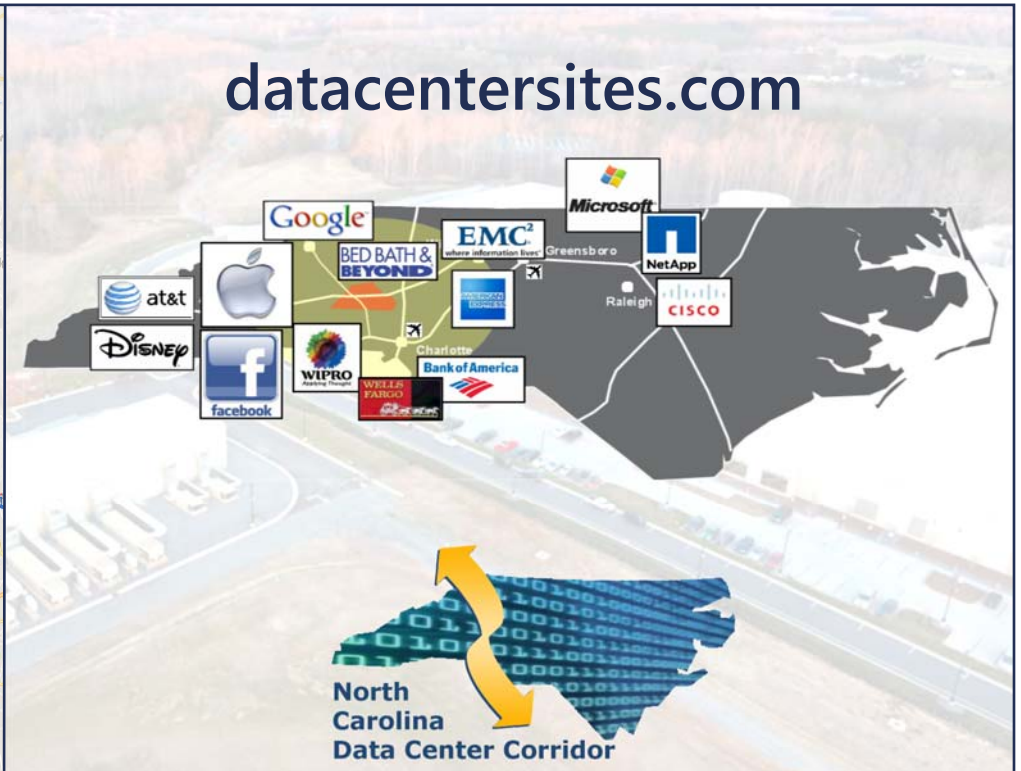

- ✓ Duke Energy 100kV dual circuit and 44 kV single circuit lines adjacent to site
- ✓ Substation on-site; additional 100 / 12.5 kV Substation within 1.5 miles
- ✓ Dual Service Fiber Optics available at the site by multiple providers (AT&T/Charter/Broadplex)
- ✓ Designated as an AT&T Fiber Ready site
- ✓ 12" looped water line adjacent to site with average flow of 1000 gpm
- ✓ Municipal water system with 3.0 mgd capacity; excess capacity of 1.3 mgd
- ✓ 0.75 miles to I-40; 22 miles to I-77; 34 miles to I-85
- ✓ 45 minutes to the Charlotte Douglas International Airport
- ✓ All due diligence completed; Competitively priced
- ✓ Fast Track Permitting available; zoned for Data Center use
- ✓ Scenic Property ideal for Corporate Campus or Single-Site
- ✓ Located outside of any flight paths; Over 2 miles from nearest rail line
- ✓ Controlled construction and permanent employee access with emergency egress

datacentersites.com

- ✓ NC Data Center Corridor home to Apple's eastern US facilities and green energy campuses
- ✓ Home to nearby data centers for Facebook, Google, Wipro, EMC, Time Warner Cable, AT&T, & Disney
- ✓ Low Cost, Reliable and Redundant Electricity
- ✓ Low Cost/Abundant Water (up to 12mgd available capacity)
- ✓ Low Cost and Reliable Fiber and Network Infrastructure by multiple providers (AT&T/ Charter Business/Time Warner/Broadplex)
- ✓ North Carolina Incentives Available
- ✓ Insulated from Natural or Manmade Disasters such as tornadoes, hurricanes and terrorist attacks
- ✓ Extensive Training Assistance from the NC Community College System including NSA Certification and Certified Network Engineer programs
- ✓ Home of the Largest Fiber Optic Training Facility in the US
- ✓ Fast Track Local Permitting available population of over 779,000 within a 45-minute drive time including a labor force of over 395,000